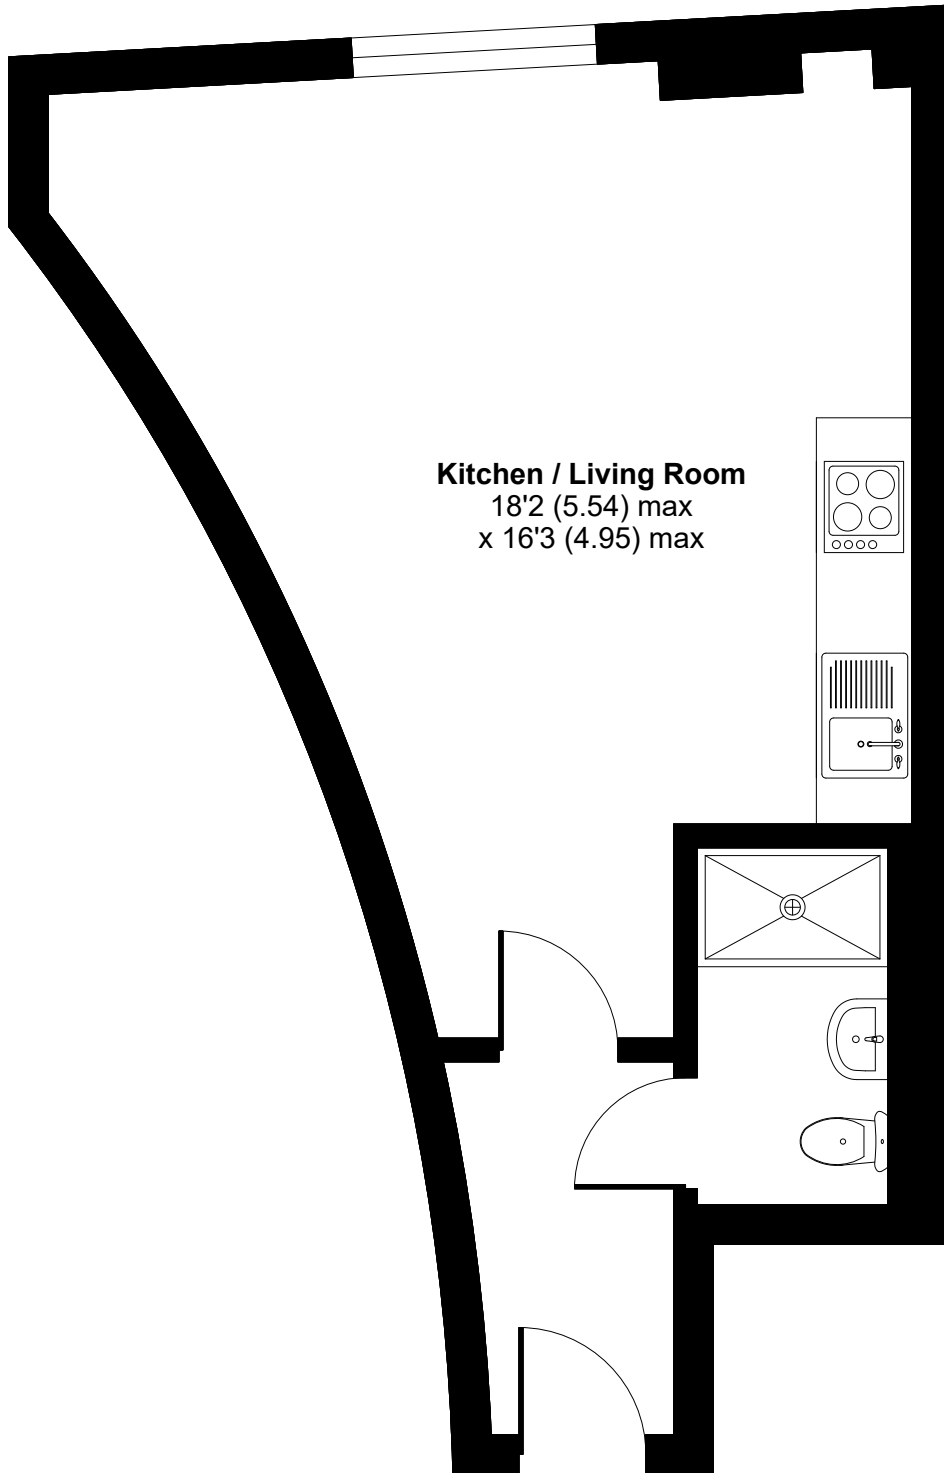

Echo Central Two, Cross Green Lane, Leeds, LS9

Approximate Area = 338 sq ft / 31.4 sq m

For identification only - Not to scale

GROUND FLOOR